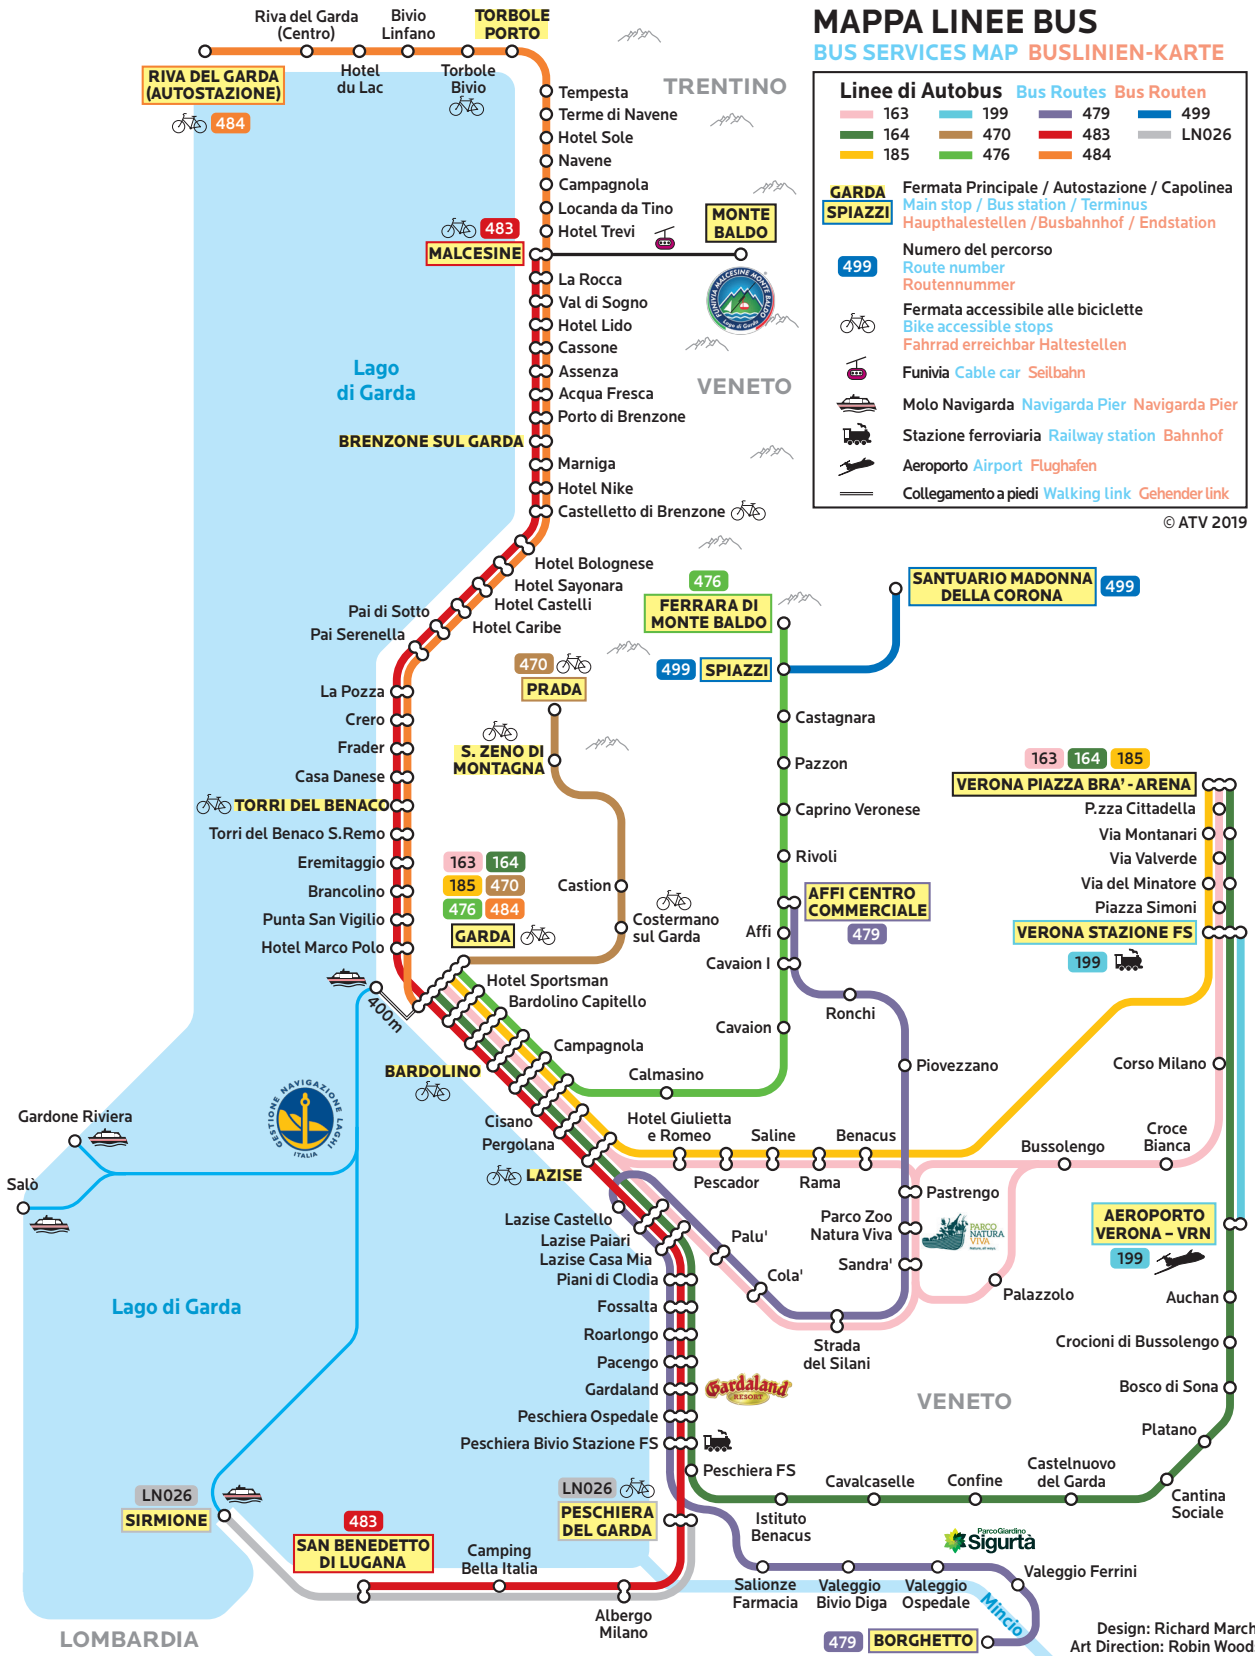

MAPPA LINEE BUS

BUS SERVICES MAP BUSLINIEN-KARTE

Linee di Autobus	Bus Routes	Bus Routen
163	199	479
164	470	483
185	476	484
		499
		LN026

GARDA SPIAZZI Fermata Principale / Autostazione / Capolinea
 Main stop / Bus station / Terminus
 Haupthaltestellen / Busbahnhof / Endstation

Numero del percorso
 Route number
 Routennummer

Fermata accessibile alle biciclette
 Bike accessible stops
 Fahrrad erreichbar Haltestellen

Funivia Cable car Seilbahn

Molo Navigarda Navigarda Pier Navigarda Pier

Stazione ferroviaria Railway station Bahnhof

Aeroporto Airport Flughafen

Collegamento a piedi Walking link Gehender link

© ATV 2019

Design: Richard Marchi
 Art Direction: Robin Woods