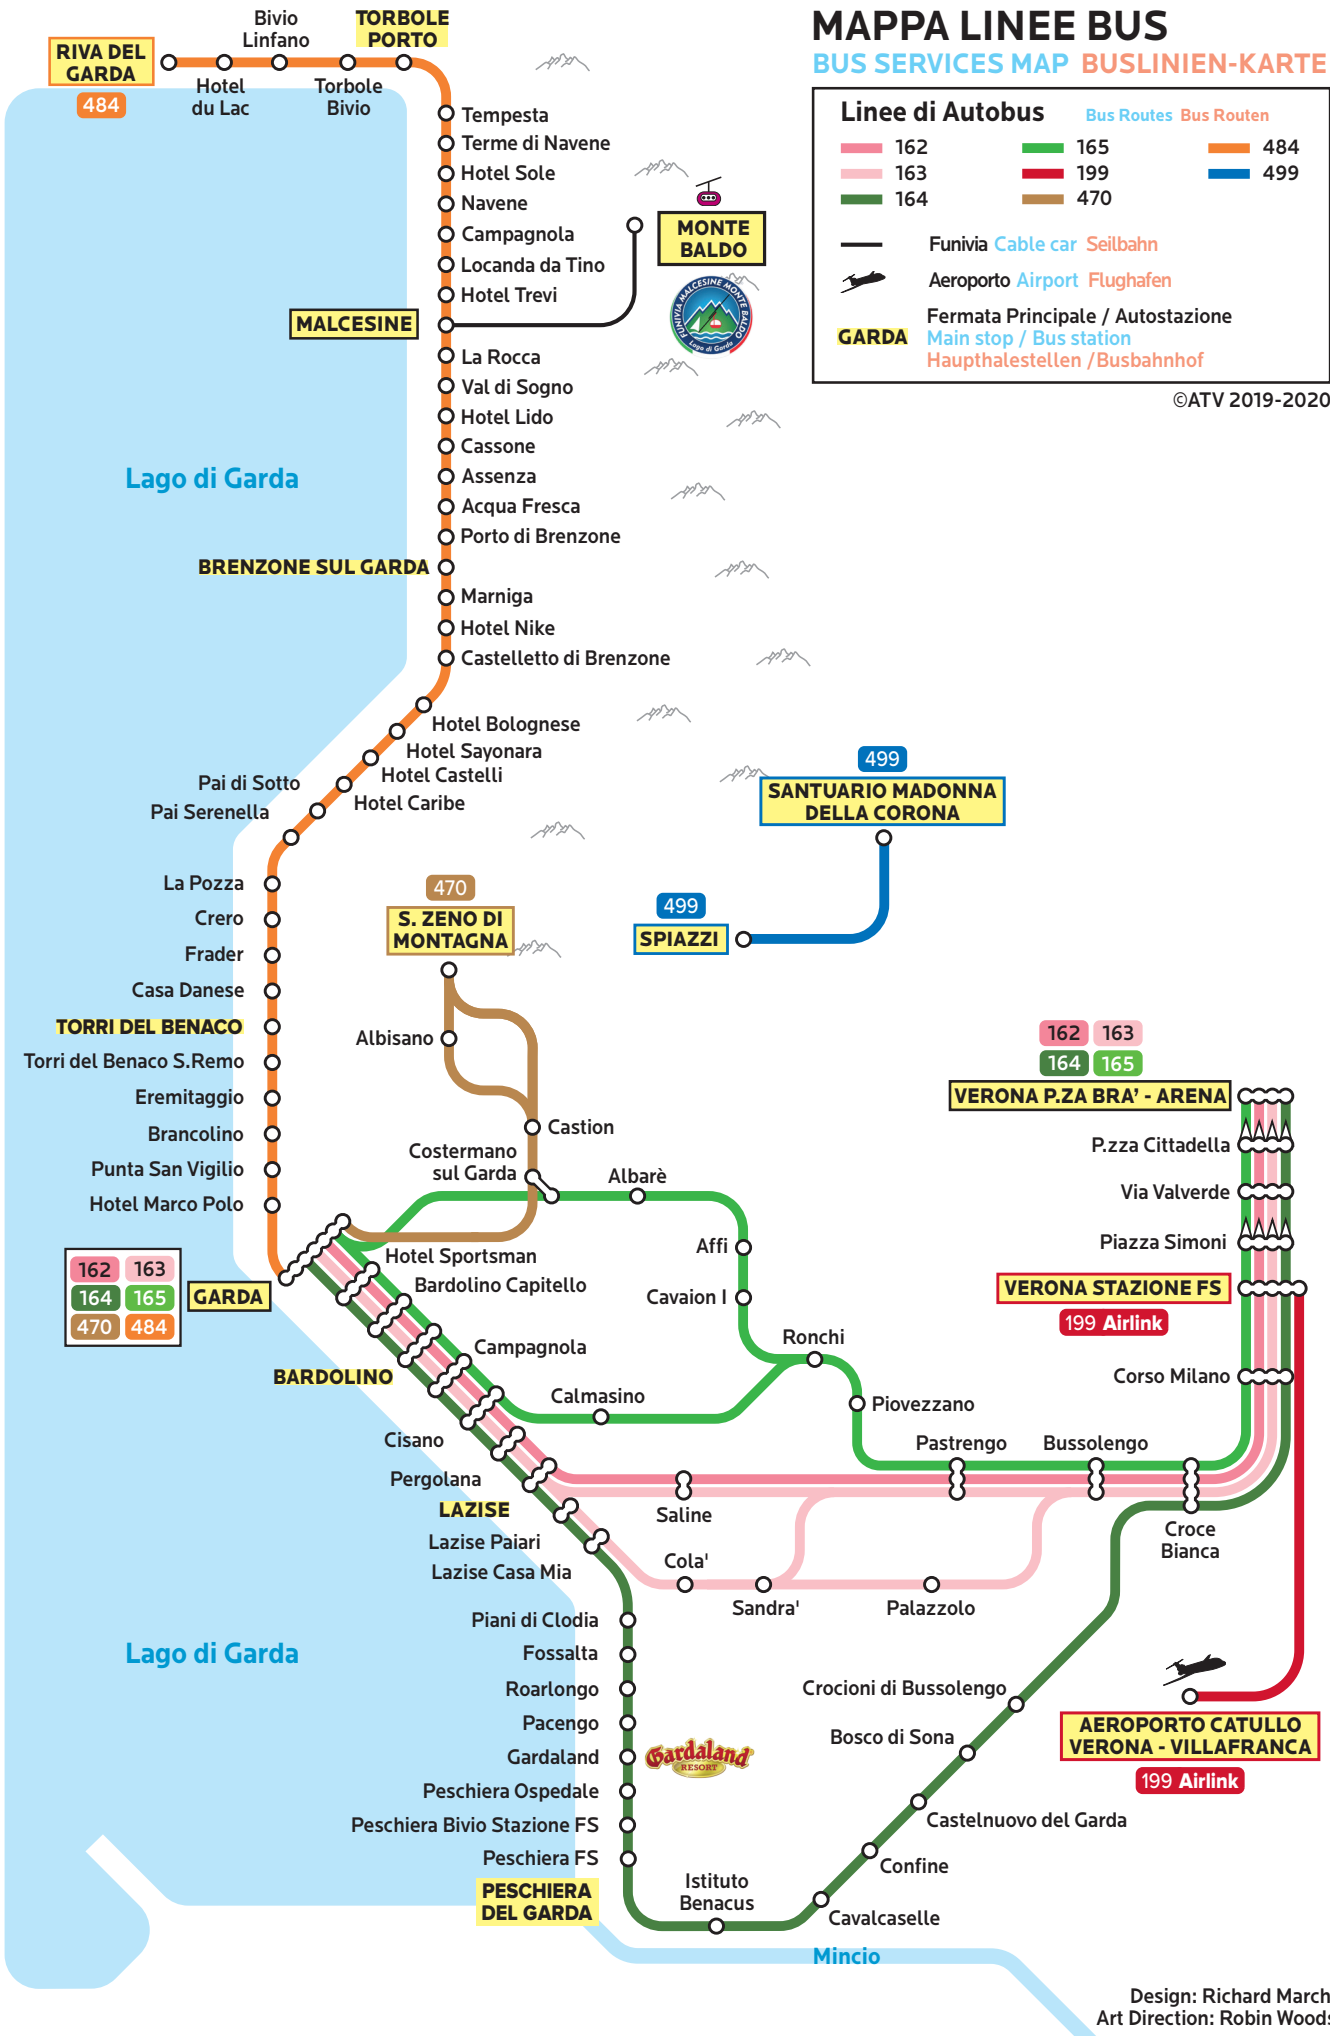

MAPPA LINEE BUS

BUS SERVICES MAP BUSLINIEN-KARTE

Linee di Autobus		Bus Routes	Bus Routen
162	163	165	199
164	470	484	499

 Funivia Cable car Seilbahn
 Aeroporto Airport Flughafen
GARDA Fermata Principale / Autostazione
 Main stop / Bus station
 Haupthaltestellen / Busbahnhof

©ATV 2019-2020

Design: Richard Marchi
Art Direction: Robin Woods